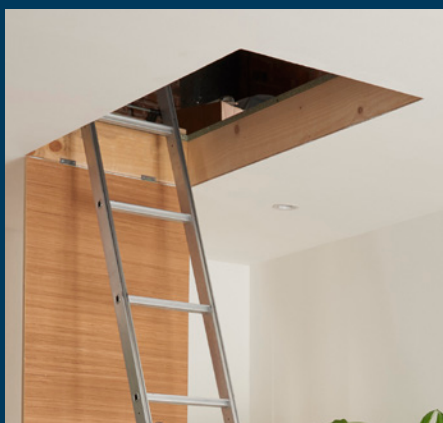

# SPACEMAKER

ALUMINIUM LOFT LADDER

**COMPACT &  
STURDY**

Designed for narrow loft hatches

## LIGHTWEIGHT DESIGN AND EASY TO INSTALL

Slip-resistant feet for stability during use

Unique shoot bolt mechanism for added safety

Slip-resistant treads for added comfort and security

# 150kg

**MAX. LOAD**  
(Load includes user, tools, materials, etc.)

- Suitable for floor to loft floor heights up to 2.6m
- Lightweight design, suitable for DIY installation

Easy to use when lowering or stowing the ladder

Unique shoot bolt mechanism to lock ladder in place when in use

Wide, slip-resistant treads for comfort when climbing

Plastic slip-resistant feet for added grip