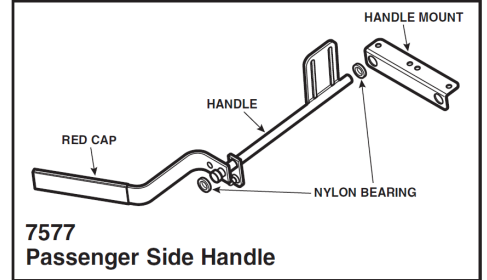

## Aluminum Quick Clamp Racks

Models 233-3-01, 234-3-01, 236-3-01

FOR REPLACEMENT PARTS GO TO [WWW.WEATHERGUARD.COM](http://WWW.WEATHERGUARD.COM)

**856**  
Gas Spring

**7843**  
Mounting Cushion

**7494**  
Airfoil

**7577**  
Passenger Side Handle

**7495**  
Crossmember

**7688**  
Universal 4" Clamp

**7578**  
Driver Side Handle

**7707**  
Ladder Stop

**7710**  
Universal 8" Clamp

**7711**  
Red Cap Kit

**70147**  
Center Rail