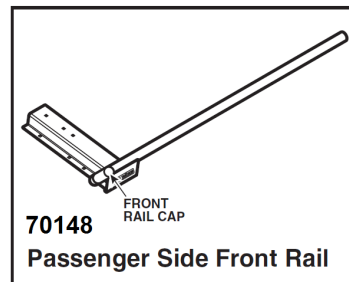

**7577**  
Passenger Side Handle

**7495**  
Crossmember

**7688**  
Universal 4" Clamp

**7578**  
Driver Side Handle

**7707**  
Ladder Stop

**7710**  
Universal 8" Clamp

**7711**  
Red Cap Kit

**70147**  
Center Rail

**70149**  
Driver Side Front Rail

**7833**  
Driver Side Rear Rail

**70148**  
Passenger Side Front Rail

**7835**  
Passenger Side Rear Rail

**7836**  
Center Support

**7837**  
End Stand

**7870**  
Ladder Guide