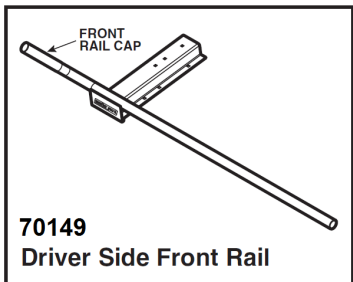

**7577**  
Passenger Side Handle

**7495**  
Crossmember

**7688**  
Universal 4" Clamp

**7578**  
Driver Side Handle

**7707**  
Ladder Stop

**7710**  
Universal 8" Clamp

**7711**  
Red Cap Kit

**70147**  
Center Rail

**70149**  
Driver Side Front Rail

**7833**  
Driver Side Rear Rail

**70148**  
Passenger Side Front Rail

**7835**  
Passenger Side Rear Rail

**7836**  
Center Support

**7837**  
End Stand

**7870**  
Ladder Guide