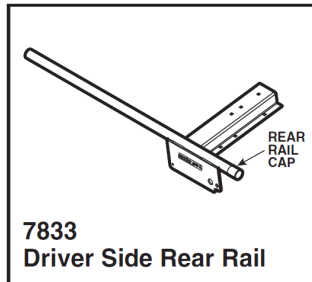

**7577**  
Passenger Side Handle

**7495**  
Crossmember

**7688**  
Universal 4" Clamp

**7578**  
Driver Side Handle

**7707**  
Ladder Stop

**7710**  
Universal 8" Clamp

**7711**  
Red Cap Kit

**70147**  
Center Rail

**70149**  
Driver Side Front Rail

**7833**  
Driver Side Rear Rail

**70148**  
Passenger Side Front Rail

**7835**  
Passenger Side Rear Rail

**7836**  
Center Support

**7837**  
End Stand

**7870**  
Ladder Guide