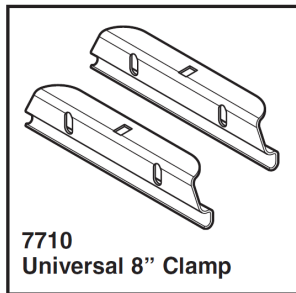

**7577**  
Passenger Side Handle

**7495**  
Crossmember

**7688**  
Universal 4" Clamp

**7578**  
Driver Side Handle

**7707**  
Ladder Stop

**7710**  
Universal 8" Clamp

**7711**  
Red Cap Kit

**70147**  
Center Rail

**70149**  
Driver Side Front Rail

**7833**  
Driver Side Rear Rail

**70148**  
Passenger Side Front Rail

**7835**  
Passenger Side Rear Rail

**7836**  
Center Support

**7837**  
End Stand

**7870**  
Ladder Guide