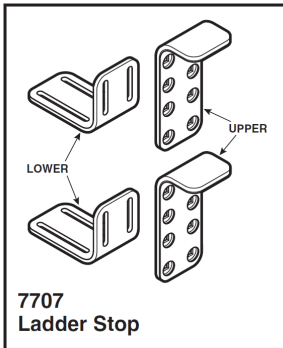

**7577**  
Passenger Side Handle

**7495**  
Crossmember

**7688**  
Universal 4" Clamp

**7578**  
Driver Side Handle

**7707**  
Ladder Stop

**7710**  
Universal 8" Clamp

**7711**  
Red Cap Kit

**70147**  
Center Rail

**70149**  
Driver Side Front Rail

**7833**  
Driver Side Rear Rail

**70148**  
Passenger Side Front Rail

**7835**  
Passenger Side Rear Rail

**7836**  
Center Support

**7837**  
End Stand

**7870**  
Ladder Guide