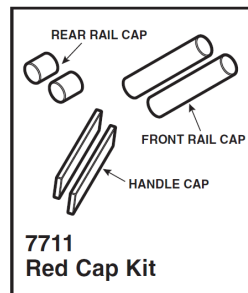

**7577**  
Passenger Side Handle

**7495**  
Crossmember

**7688**  
Universal 4" Clamp

**7578**  
Driver Side Handle

**7707**  
Ladder Stop

**7710**  
Universal 8" Clamp

**7711**  
Red Cap Kit

**70147**  
Center Rail

**70149**  
Driver Side Front Rail

**7833**  
Driver Side Rear Rail

**70148**  
Passenger Side Front Rail

**7835**  
Passenger Side Rear Rail

**7836**  
Center Support

**7837**  
End Stand

**7870**  
Ladder Guide