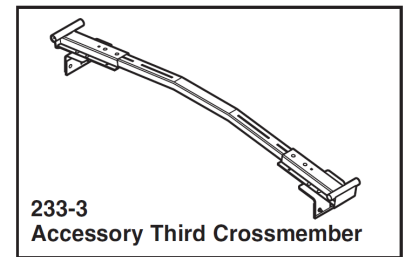

**7577**  
Passenger Side Handle

**7495**  
Crossmember

**7688**  
Universal 4" Clamp

**7578**  
Driver Side Handle

**7707**  
Ladder Stop

**7710**  
Universal 8" Clamp

**7711**  
Red Cap Kit

**70147**  
Center Rail

**70149**  
Driver Side Front Rail

**7833**  
Driver Side Rear Rail

**70148**  
Passenger Side Front Rail

**7835**  
Passenger Side Rear Rail

**7836**  
Center Support

**7837**  
End Stand

**7870**  
Ladder Guide