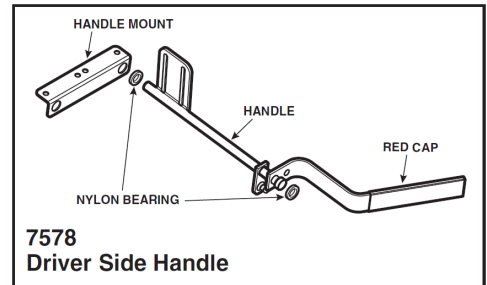

## Aluminum Quick Clamp Racks

Models 233-3-01, 234-3-01, 236-3-01

FOR REPLACEMENT PARTS GO TO [WWW.WEATHERGUARD.COM](http://WWW.WEATHERGUARD.COM)

**856**  
Gas Spring

**7843**  
Mounting Cushion

**7494**  
Airfoil

**7577**  
Passenger Side Handle

**7495**  
Crossmember

**7688**  
Universal 4" Clamp

**7578**  
Driver Side Handle

**7707**  
Ladder Stop

**7710**  
Universal 8" Clamp

**7711**  
Red Cap Kit

**70147**  
Center Rail