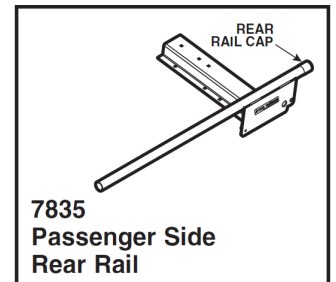

**7577**  
Passenger Side Handle

**7495**  
Crossmember

**7688**  
Universal 4" Clamp

**7578**  
Driver Side Handle

**7707**  
Ladder Stop

**7710**  
Universal 8" Clamp

**7711**  
Red Cap Kit

**70147**  
Center Rail

**70149**  
Driver Side Front Rail

**7833**  
Driver Side Rear Rail

**70148**  
Passenger Side Front Rail

**7835**  
Passenger Side Rear Rail

**7836**  
Center Support

**7837**  
End Stand

**7870**  
Ladder Guide