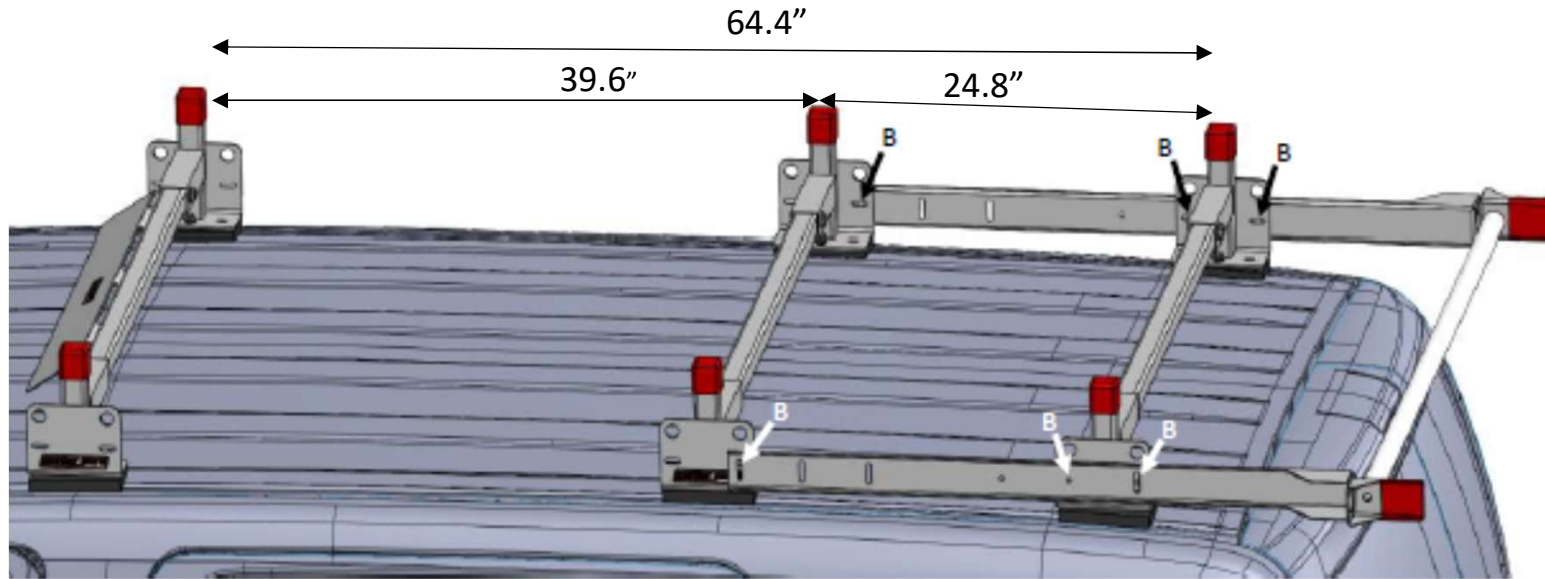

Chevy City Express/Nissan NV200

Chevy City Express/Nissan NV200

Spacing shown is approximate using OEM mounting points. Use Mounting Channels for variable spacing options

Chevy City Express/Nissan NV200 All-Purpose Rack Application Guide	
22001-3-01	All-Purpose Steel Van Rack 2 Bar - Compact Van
22101-3-01	Accessory Cross Member- Compact Van
23003-3-01	GlideSafe™ Rear Load Assist System Compact Van
23101-3-01	Ratchet Straps (2-Pack) w/ Mounting Brackets
23103-7-01	Accessory Ladder Guide
23104-7-01	Accessory Ladder Stop
23107-3-01	Replacement Airfoil- Compact & Metris Van
2085-0-01	Mounting Channel Kit- Chevy City Express/Nissan NV200