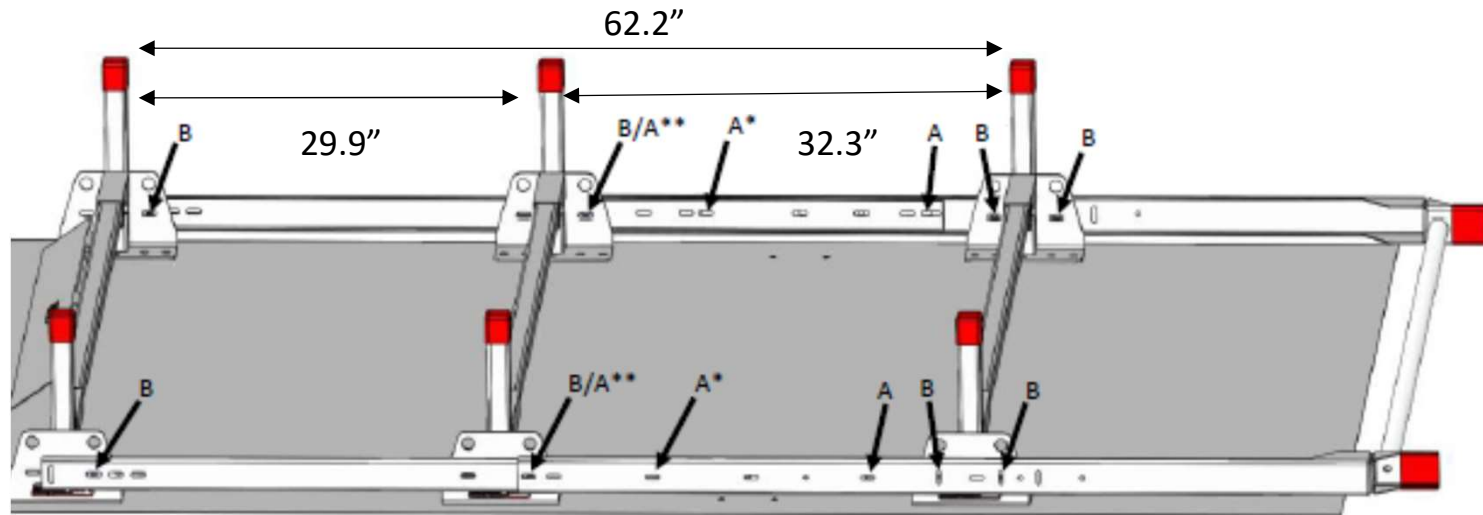

Nissan NV- 146" WB, H Roof

Nissan NV 146" WB" Wheelbase- High Roof

Spacing shown is approximate using OEM mounting points. Use Mounting Channels for variable spacing options

Nissan NV 146" WB H Roof All-Purpose Rack Application Guide	
20501-3-01	All-Purpose Steel Van Rack 2 Bar Full Size Van
21501-3-01	All-Purpose Steel Van Rack 3 Bar Full Size Van
22501-3-01	Accessory Cross Member- Full Size Van
23001-3-01	GlideSafe™ Rear Load Assist System Full Size Van
23101-3-01	Ratchet Straps (2-Pack) w/ Mounting Brackets
23103-7-01	Accessory Ladder Guide
23104-7-01	Accessory Ladder Stop
23106-3-01	Replacement Airfoil- Full Size Van
2085-0-01	Mounting Channel Kit- Nissan NV High Roof