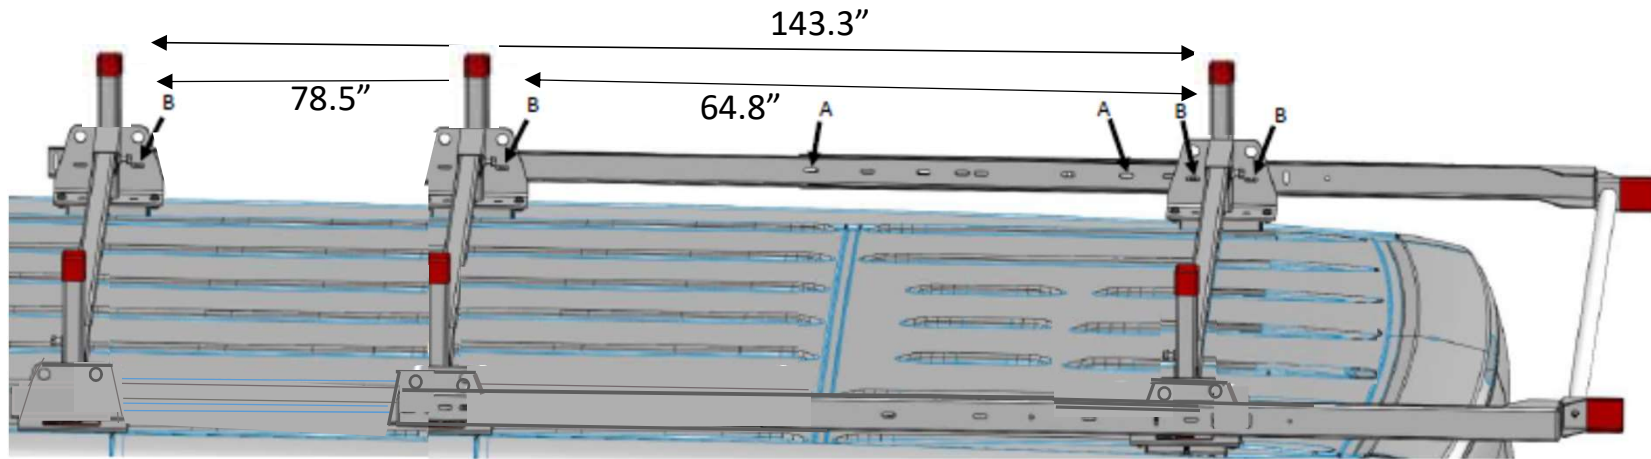

Mercedes Sprinter- 170" WB, H Roof

Mercedes Sprinter 170" WB" Wheelbase

Spacing shown is approximate using OEM mounting points. Use Mounting Channels for variable spacing options

MB Sprinter 170" WB M-H Roof All-Purpose Rack Application Guide	
20501-3-01	All-Purpose Steel Van Rack 2 Bar Full Size Van
21501-3-01	All-Purpose Steel Van Rack 3 Bar Full Size Van
22501-3-01	Accessory Cross Member- Full Size Van
23001-3-01	GlideSafe™ Rear Load Assist System Full Size Van
23101-3-01	Ratchet Straps (2-Pack) w/ Mounting Brackets
23103-7-01	Accessory Ladder Guide
23104-7-01	Accessory Ladder Stop
23106-3-01	Replacement Airfoil- Full Size Van
2113-0-01	Mounting Channel Kit- MB Sprinter