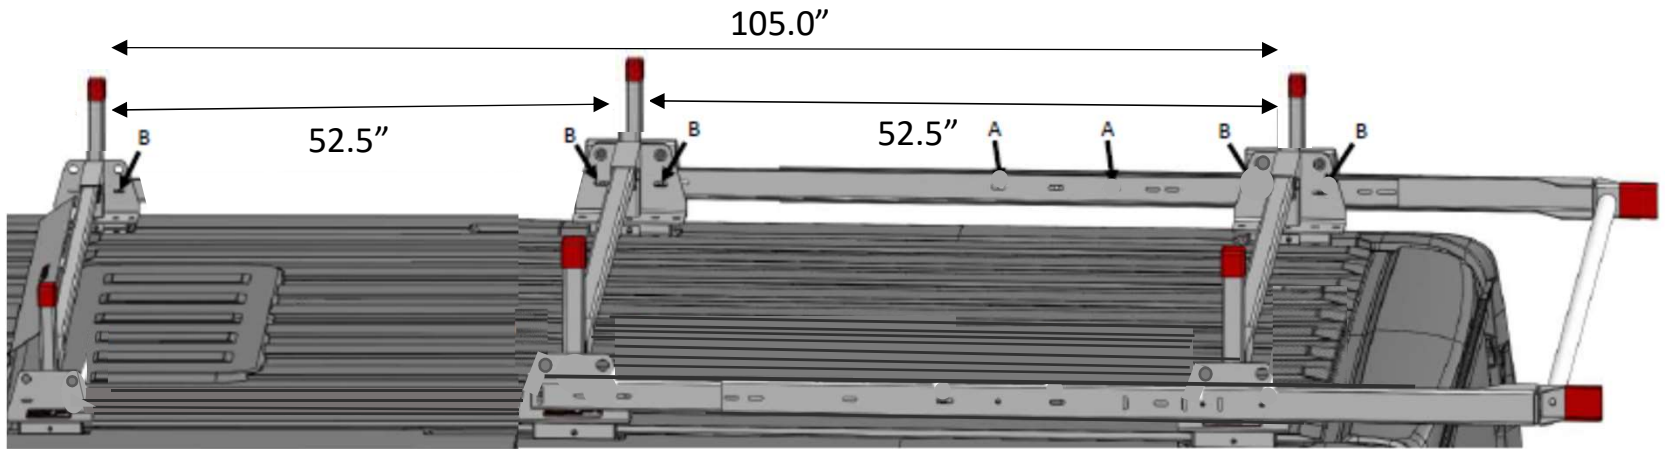

GM Van- 135" & 155" WB

GM 135" & 155" Wheelbase

Spacing shown is approximate. Reposition cross members along the rain gutter for variable spacing options

GM Van 135" & 155" WB All-Purpose Rack Application Guide	
205-3	All-Purpose Steel Van Rack 2 Bar Gutter Mount
216-3	All-Purpose Steel Van Rack 3 Bar- Gutter Mount
2056-3	Accessory Cross Member- Gutter Mount
23004-3-01	GlideSafe™ Rear Load Assist System Full Size Van- Gutter Mount
23101-3-01	Ratchet Straps (2-Pack) w/ Mounting Brackets
23103-7-01	Accessory Ladder Guide
23104-7-01	Accessory Ladder Stop
23106-3-01	Replacement Airfoil- Full Size Van