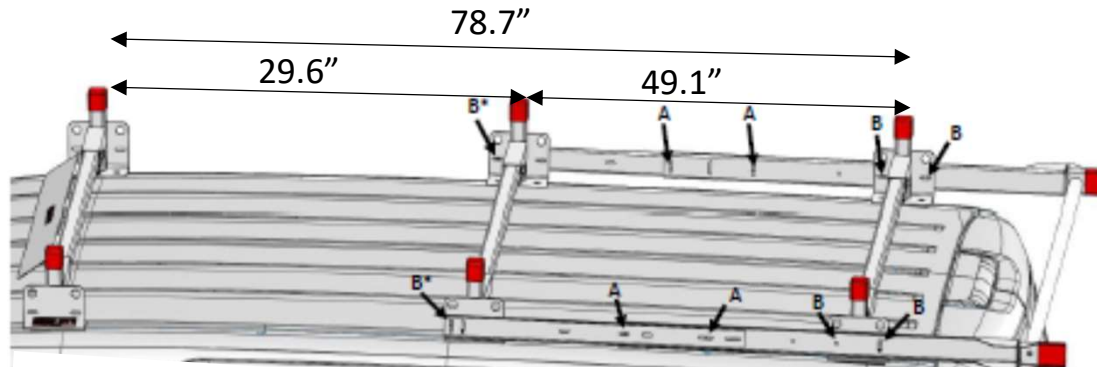

Mercedes Metris- 135" WB

Mercedes Metris 135" Wheelbase

Spacing shown is approximate using OEM mounting points. Use Mounting Channels for variable spacing options

Mertris 135" WB All-Purpose Rack Application Guide	
22002-3-01	All-Purpose Steel Van Rack 2 Bar- Metris
22102-3-01	Accessory Cross Member- Metris
23003-3-01	GlideSafe™ Rear Load Assist System Compact Van
23101-3-01	Ratchet Straps (2-Pack) w/ Mounting Brackets
23103-7-01	Accessory Ladder Guide
23104-7-01	Accessory Ladder Stop
23107-3-01	Replacement Airfoil- Compact & Metris Van
2085-0-01	Mounting Channel Kit- MB Metris