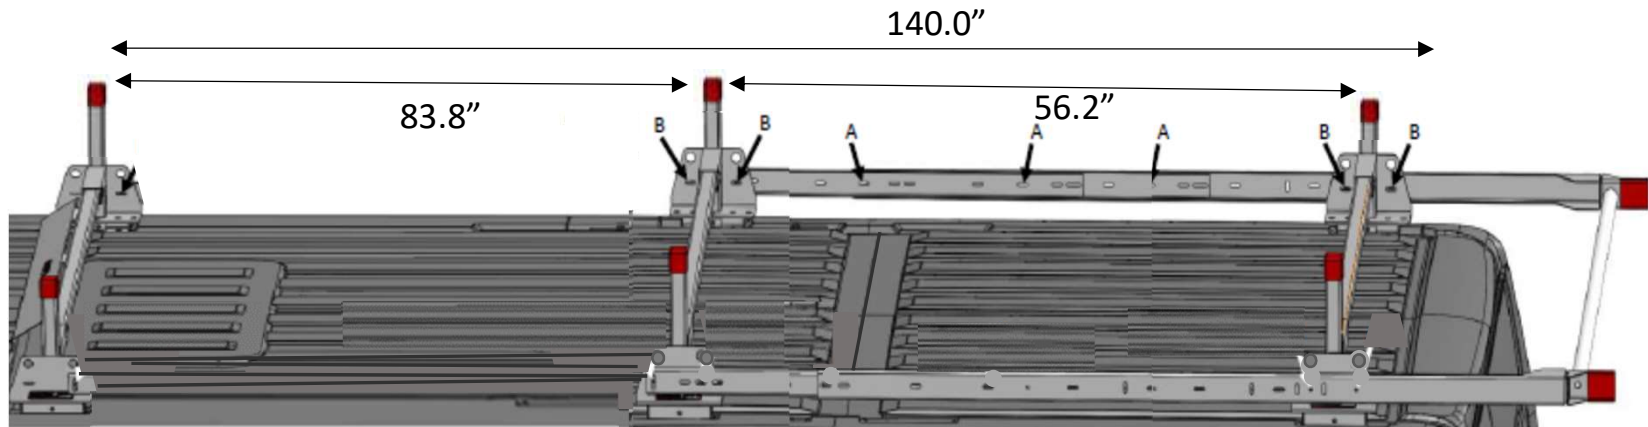

Ram ProMaster- 159" WB- Extended H Roof

Ram ProMaster 159" Wheelbase- Extended

Spacing shown is approximate using OEM mounting points. Use Mounting Channels for variable spacing options

ProMaster FSV 159" WB H Roof – Extended All-Purpose Rack Application Guide	
20501-3-01	All-Purpose Steel Van Rack 2 Bar Full Size Van
21501-3-01	All-Purpose Steel Van Rack 3 Bar Full Size Van
22501-3-01	Accessory Cross Member- Full Size Van
23001-3-01	GlideSafe™ Rear Load Assist System Full Size Van
23101-3-01	Ratchet Straps (2-Pack) w/ Mounting Brackets
23103-7-01	Accessory Ladder Guide
23104-7-01	Accessory Ladder Stop
23106-3-01	Replacement Airfoil- Full Size Van
2115-0-01	Mounting Channel Kit- Ram ProMaster