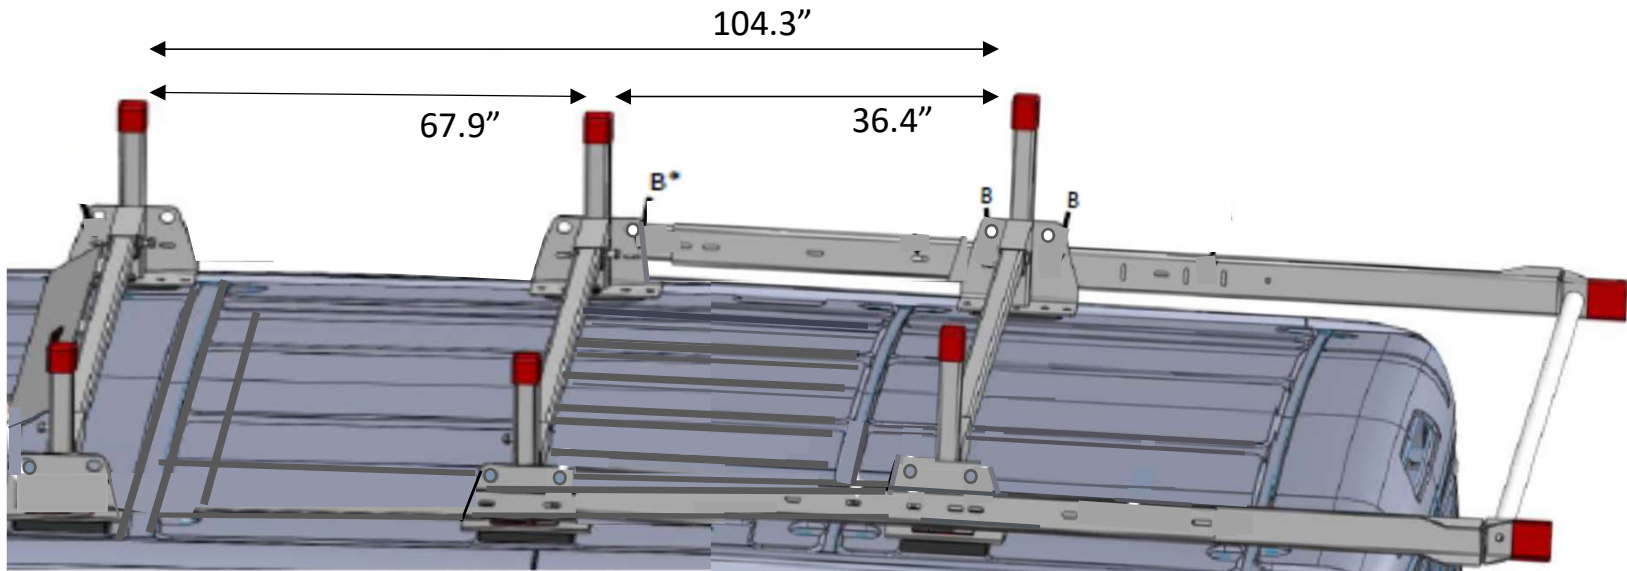

# Ford Transit 148" WB, L-M-H Roof

Transit 148" Wheelbase

Spacing shown is approximate using OEM mounting points. Use Mounting Channels for variable spacing options

Transit FSV 148 WB L-M-H Roof All-Purpose Steel Van Rack Application Guide	
Model	Description
20501-3-01	All-Purpose Steel Van Rack 2 Bar Full Size Van
21501-3-01	All-Purpose Steel Van Rack 3 Bar Full Size Van
22501-3-01	Accessory Cross Member- Full Size Van
23001-3-01	GlideSafe™ Rear Load Assist System Full Size Van
23101-3-01	Ratchet Straps (2-Pack) w/ Mounting Brackets
23103-7-01	Accessory Ladder Guide
23104-7-01	Accessory Ladder Stop
23106-3-01	Replacement Airfoil- Full Size Van
2102-0-01	Mounting Channel Kit- Ford Transit 148" WB- & 148" Extended

# Ford Transit - 148" WB, H Roof- Extended

Transit 148" Wheelbase- Extended

Spacing shown is approximate using OEM mounting points. Use Mounting Channels for variable spacing options

Transit FSV 148 WB H Roof- Extended All-Purpose Steel Van Rack Application Guide	
Model	Description
20501-3-01	All-Purpose Steel Van Rack 2 Bar Full Size Van
21501-3-01	All-Purpose Steel Van Rack 3 Bar Full Size Van
22501-3-01	Accessory Cross Member- Full Size Van
23001-3-01	GlideSafe™ Rear Load Assist System Full Size Van
23101-3-01	Ratchet Straps (2-Pack) w/ Mounting Brackets
23103-7-01	Accessory Ladder Guide
23104-7-01	Accessory Ladder Stop
23106-3-01	Replacement Airfoil- Full Size Van
2102-0-01	Mounting Channel Kit- Ford Transit 148" WB- & 148" Extended