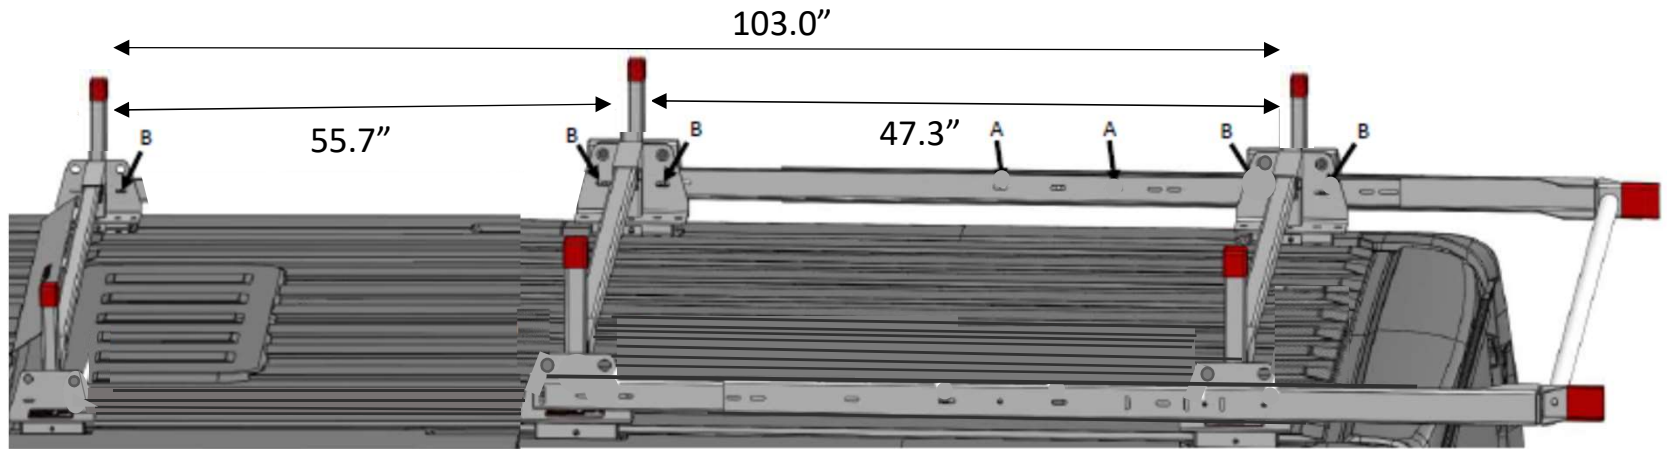

Ram ProMaster- 136" WB, M-H Roof

Ram ProMaster 136" Wheelbase

Spacing shown is approximate using OEM mounting points. Use Mounting Channels for variable spacing options

ProMaster FSV 136" WB M-H Roof All-Purpose Rack Application Guide	
20501-3-01	All-Purpose Steel Van Rack 2 Bar Full Size Van
21501-3-01	All-Purpose Steel Van Rack 3 Bar Full Size Van
22501-3-01	Accessory Cross Member- Full Size Van
23001-3-01	GlideSafe™ Rear Load Assist System Full Size Van
23101-3-01	Ratchet Straps (2-Pack) w/ Mounting Brackets
23103-7-01	Accessory Ladder Guide
23104-7-01	Accessory Ladder Stop
23106-3-01	Replacement Airfoil- Full Size Van
2115-0-01	Mounting Channel Kit- Ram ProMaster