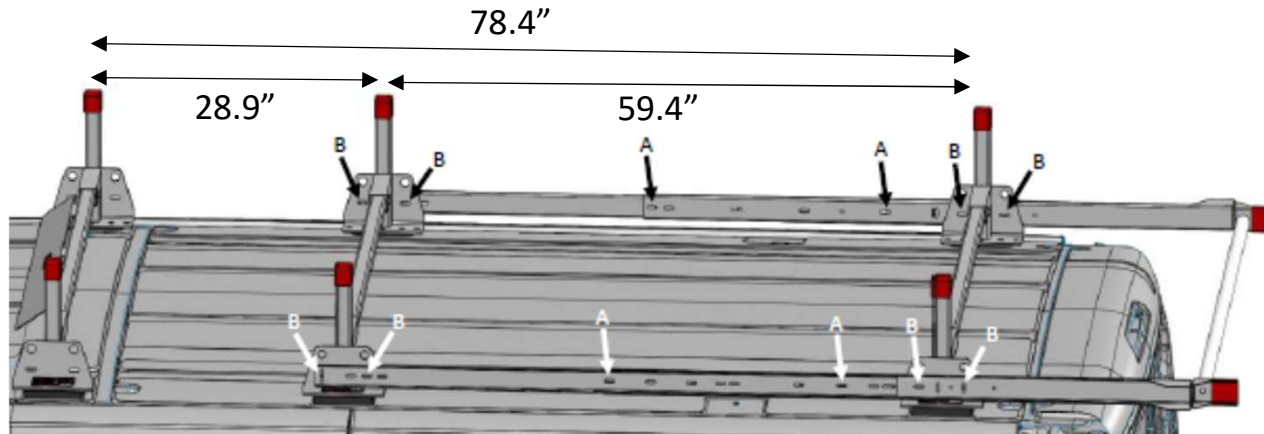

# Ford Transit 130" WB, L-M Roof

Transit 130" Wheelbase

Spacing shown is approximate using OEM mounting points. Use Mounting Channels for variable spacing options

Transit FSV 130 WB L-M Roof All-Purpose Steel Van Rack Application Guide	
Model	Description
20501-3-01	All-Purpose Steel Van Rack 2 Bar Full Size Van
21501-3-01	All-Purpose Steel Van Rack 3 Bar Full Size Van
22501-3-01	Accessory Cross Member- Full Size Van
23001-3-01	GlideSafe™ Rear Load Assist System Full Size Van
23101-3-01	Ratchet Straps (2-Pack) w/ Mounting Brackets
23103-7-01	Accessory Ladder Guide
23104-7-01	Accessory Ladder Stop
23106-3-01	Replacement Airfoil- Full Size Van
2130-0-01	Mounting Channel Kit- Ford Transit 130" WB

# Ford Transit 148" WB, L-M-H Roof

Transit 148" Wheelbase

Spacing shown is approximate using OEM mounting points. Use Mounting Channels for variable spacing options

Transit FSV 148 WB L-M-H Roof All-Purpose Steel Van Rack Application Guide	
Model	Description
20501-3-01	All-Purpose Steel Van Rack 2 Bar Full Size Van
21501-3-01	All-Purpose Steel Van Rack 3 Bar Full Size Van
22501-3-01	Accessory Cross Member- Full Size Van
23001-3-01	GlideSafe™ Rear Load Assist System Full Size Van
23101-3-01	Ratchet Straps (2-Pack) w/ Mounting Brackets
23103-7-01	Accessory Ladder Guide
23104-7-01	Accessory Ladder Stop
23106-3-01	Replacement Airfoil- Full Size Van
2102-0-01	Mounting Channel Kit- Ford Transit 148" WB- & 148" Extended