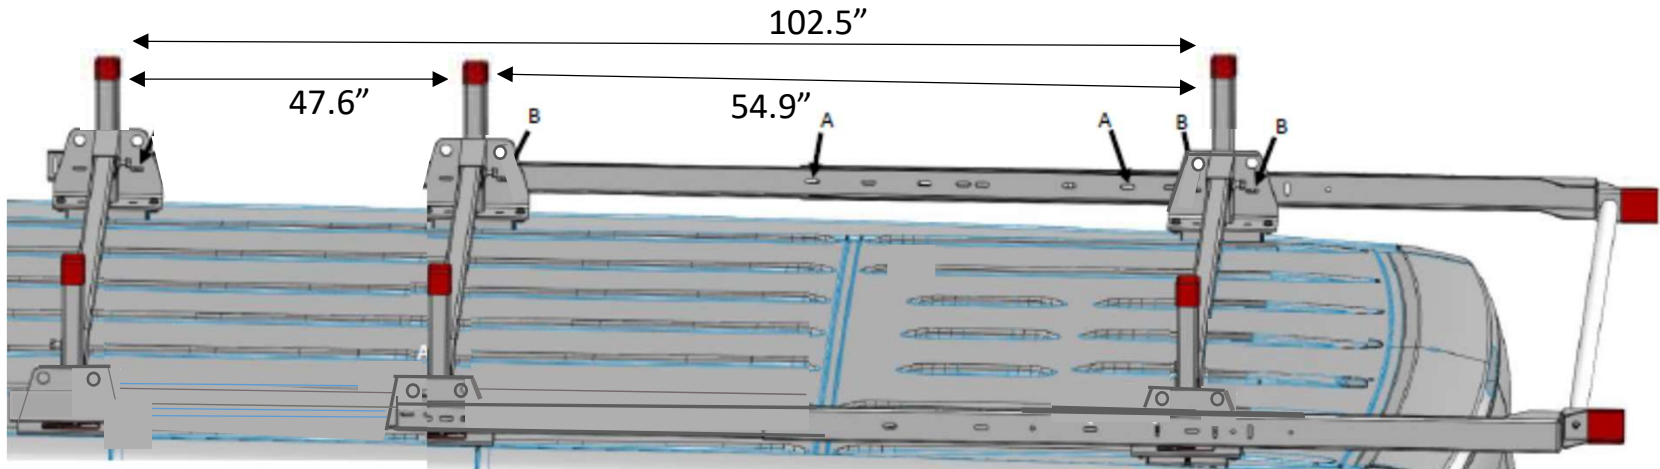

Mercedes Sprinter- 144" WB, M-H Roof

Mercedes Sprinter 144" WB" Wheelbase

Spacing shown is approximate using OEM mounting points. Use Mounting Channels for variable spacing options

MB Sprinter 144" WB M-H Roof All-Purpose Rack Application Guide	
20501-3-01	All-Purpose Steel Van Rack 2 Bar Full Size Van
21501-3-01	All-Purpose Steel Van Rack 3 Bar Full Size Van
22501-3-01	Accessory Cross Member- Full Size Van
23001-3-01	GlideSafe™ Rear Load Assist System Full Size Van
23101-3-01	Ratchet Straps (2-Pack) w/ Mounting Brackets
23103-7-01	Accessory Ladder Guide
23104-7-01	Accessory Ladder Stop
23106-3-01	Replacement Airfoil- Full Size Van
2113-0-01	Mounting Channel Kit- MB Sprinter