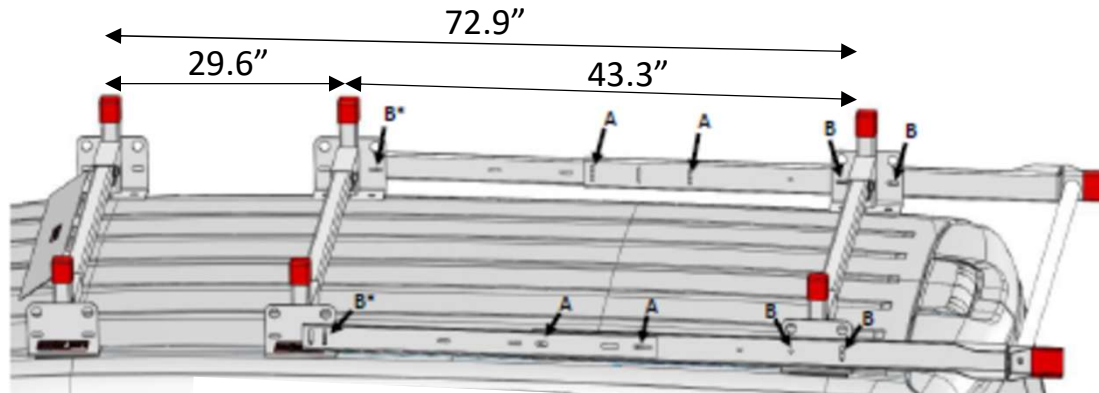

Mercedes Metris- 126" WB

Mercedes Metris 126" Wheelbase

Spacing shown is approximate using OEM mounting points. Use Mounting Channels for variable spacing options

Mertris 126" WB All-Purpose Rack Application Guide	
22002-3-01	All-Purpose Steel Van Rack 2 Bar- Metris
22102-3-01	Accessory Cross Member- Metris
23003-3-01	GlideSafe™ Rear Load Assist System Compact Van
23101-3-01	Ratchet Straps (2-Pack) w/ Mounting Brackets
23103-7-01	Accessory Ladder Guide
23104-7-01	Accessory Ladder Stop
23107-3-01	Replacement Airfoil- Compact & Metris Van
2085-0-01	Mounting Channel Kit- MB Metris