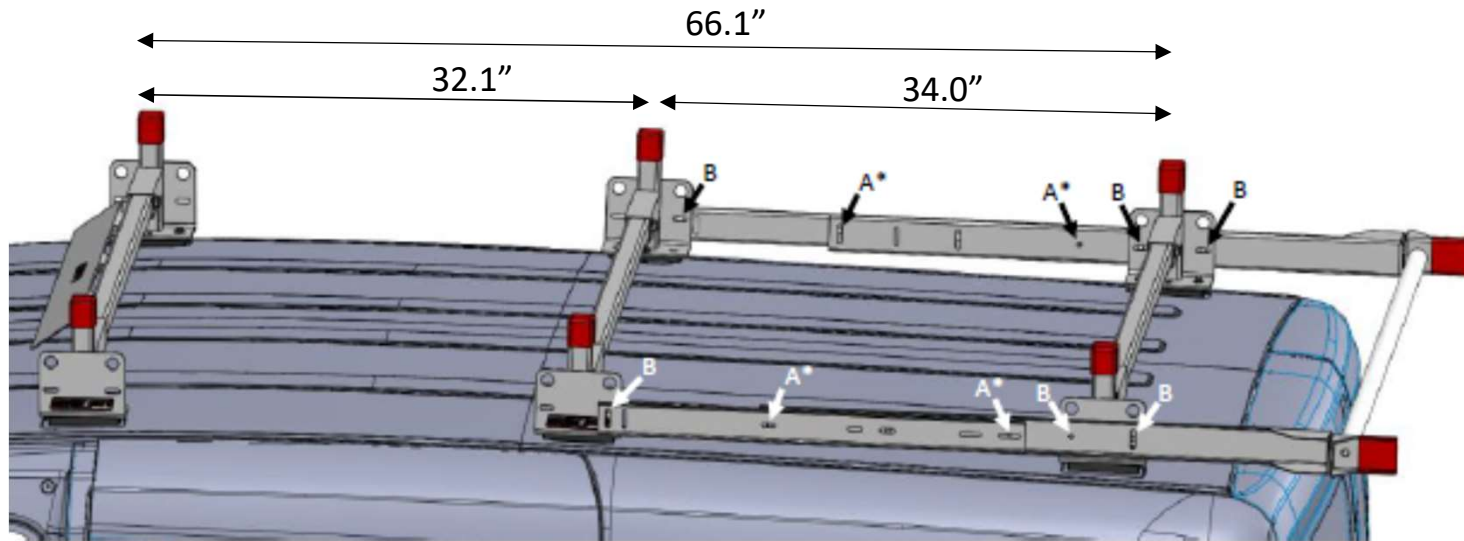

Ram ProMaster City

Ram ProMaster City

Spacing shown is approximate using OEM mounting points. Use Mounting Channels for variable spacing options

ProMaster City All-Purpose Rack Application Guide	
22001-3-01	All-Purpose Steel Van Rack 2 Bar - Compact Van
22101-3-01	Accessory Cross Member- Compact Van
23003-3-01	GlideSafe™ Rear Load Assist System Compact Van
23101-3-01	Ratchet Straps (2-Pack) w/ Mounting Brackets
23103-7-01	Accessory Ladder Guide
23104-7-01	Accessory Ladder Stop
23107-3-01	Replacement Airfoil- Compact & Metris Van
2085-0-01	Mounting Channel Kit- ProMaster City