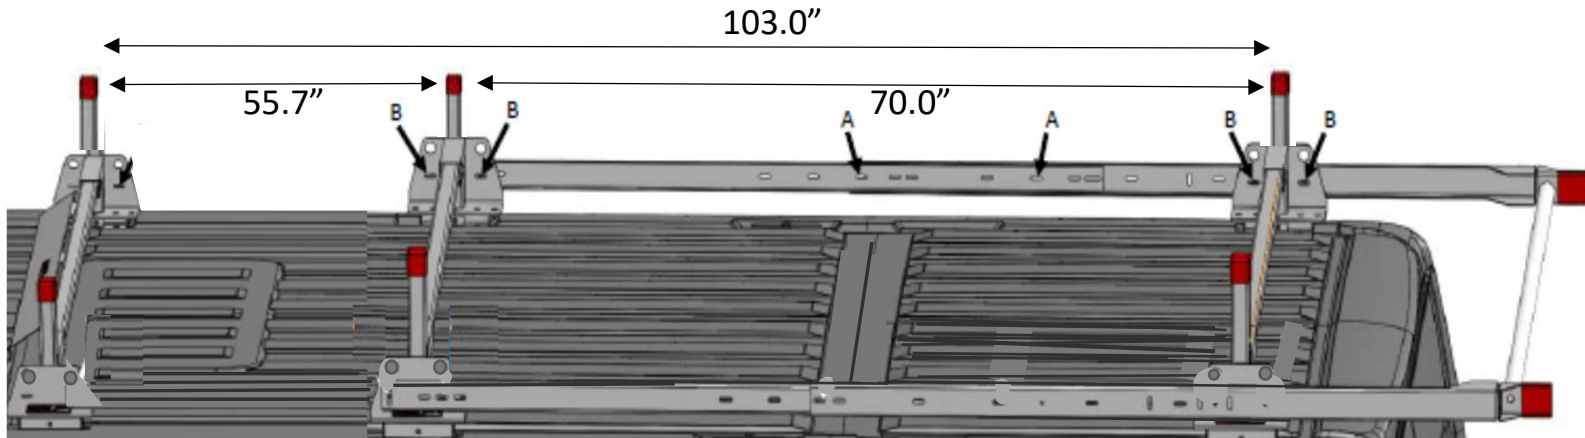

Ram ProMaster 159" WB, H Roof

Ram ProMaster 159" WB" Wheelbase

Spacing shown is approximate using OEM mounting points. Use Mounting Channels for variable spacing options

ProMaster FSV 159" WB H Roof All-Purpose Rack Application Guide	
20501-3-01	All-Purpose Steel Van Rack 2 Bar Full Size Van
21501-3-01	All-Purpose Steel Van Rack 3 Bar Full Size Van
22501-3-01	Accessory Cross Member- Full Size Van
23001-3-01	GlideSafe™ Rear Load Assist System Full Size Van
23101-3-01	Ratchet Straps (2-Pack) w/ Mounting Brackets
23103-7-01	Accessory Ladder Guide
23104-7-01	Accessory Ladder Stop
23106-3-01	Replacement Airfoil- Full Size Van
2115-0-01	Mounting Channel Kit- Ram ProMaster