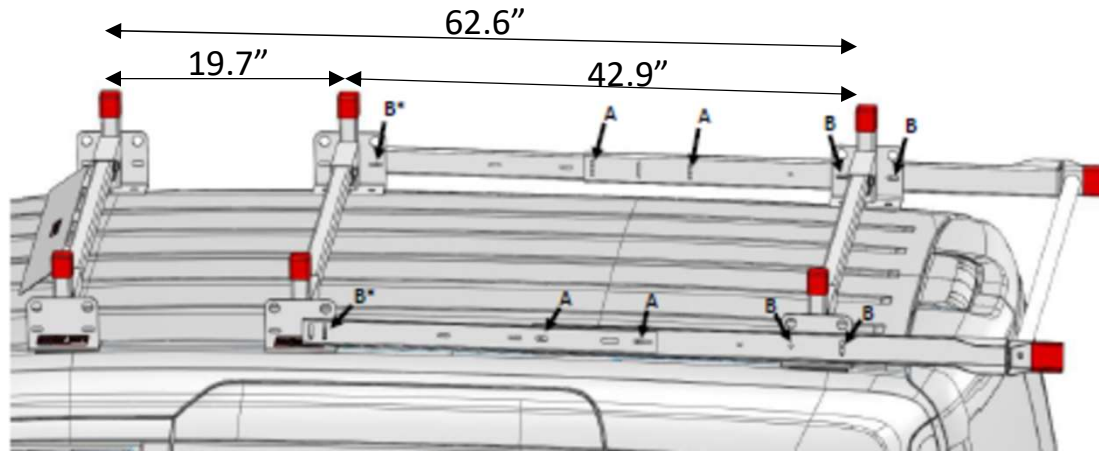

Ford Transit Connect- 105" WB

Transit Connect 105" Wheelbase

Spacing shown is approximate using OEM mounting points. Use Mounting Channels for variable spacing options

Ford Transit Connect 105" WB All-Purpose Rack Application Guide	
22001-3-01	All-Purpose Steel Van Rack 2 Bar - Compact Van
22101-3-01	Accessory Cross Member- Compact Van
23003-3-01	GlideSafe™ Rear Load Assist System Compact Van
23101-3-01	Ratchet Straps (2-Pack) w/ Mounting Brackets
23103-7-01	Accessory Ladder Guide
23104-7-01	Accessory Ladder Stop
23107-3-01	Replacement Airfoil- Compact & Metris Van
2085-0-01	Mounting Channel Kit- Transit Connect