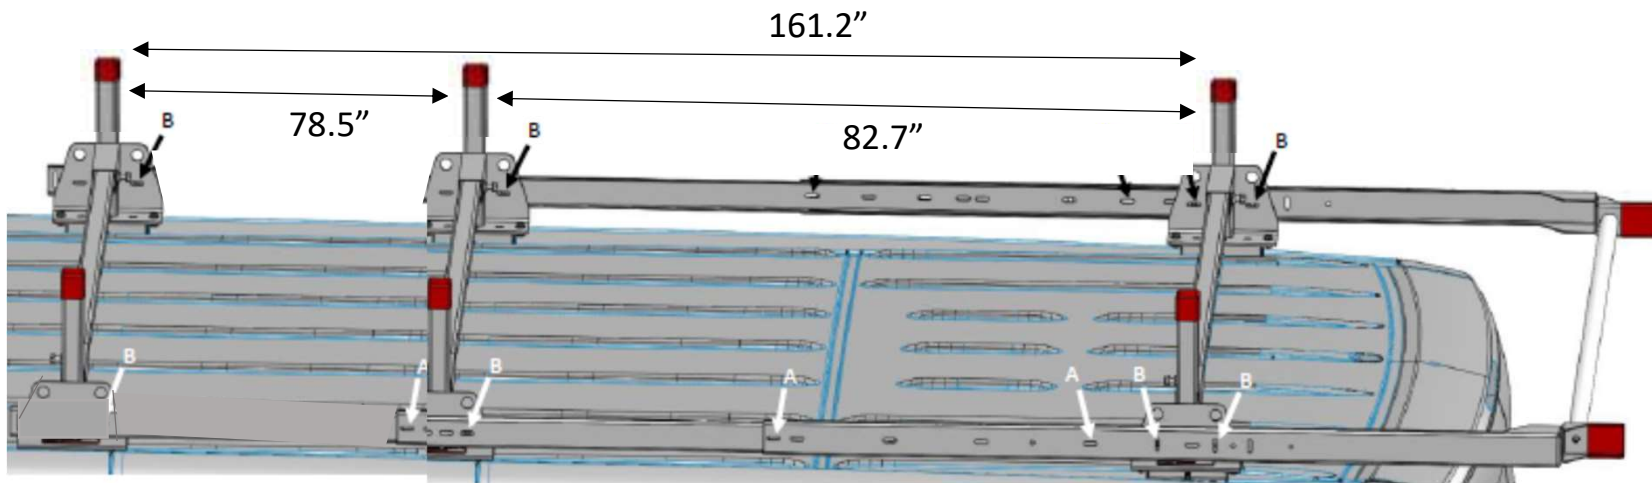

Mercedes Sprinter- 170" WB Extended, H Roof

Mercedes Sprinter 170" WB" Wheelbase- Extended

Spacing shown is approximate using OEM mounting points. Use Mounting Channels for variable spacing options

MB Sprinter 170" WB Extended H Roof All-Purpose Rack Application Guide	
20501-3-01	All-Purpose Steel Van Rack 2 Bar Full Size Van
21501-3-01	All-Purpose Steel Van Rack 3 Bar Full Size Van
22501-3-01	Accessory Cross Member- Full Size Van
23001-3-01	GlideSafe™ Rear Load Assist System Full Size Van
23101-3-01	Ratchet Straps (2-Pack) w/ Mounting Brackets
23103-7-01	Accessory Ladder Guide
23104-7-01	Accessory Ladder Stop
23106-3-01	Replacement Airfoil- Full Size Van
2113-0-01	Mounting Channel Kit- MB Sprinter