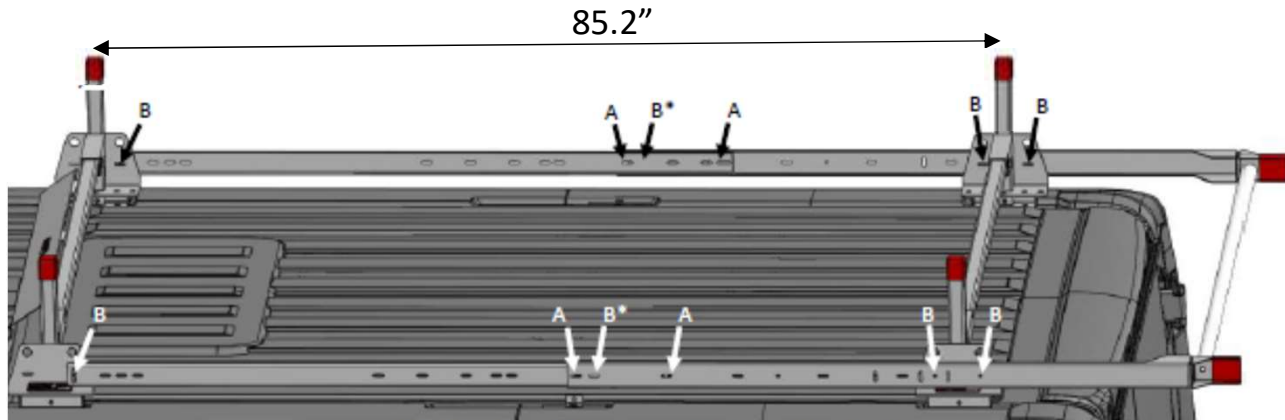

Ram ProMaster- 118" WB, M Roof

Ram ProMaster 118" WB" Wheelbase

Spacing shown is approximate using OEM mounting points. Use Mounting Channels for variable spacing options

ProMaster FSV 118" WB M Roof All-Purpose Rack Application Guide	
20501-3-01	All-Purpose Steel Van Rack 2 Bar Full Size Van
21501-3-01	All-Purpose Steel Van Rack 3 Bar Full Size Van
22501-3-01	Accessory Cross Member- Full Size Van
23001-3-01	GlideSafe™ Rear Load Assist System Full Size Van
23101-3-01	Ratchet Straps (2-Pack) w/ Mounting Brackets
23103-7-01	Accessory Ladder Guide
23104-7-01	Accessory Ladder Stop
23106-3-01	Replacement Airfoil- Full Size Van
2115-0-01	Mounting Channel Kit- Ram ProMaster