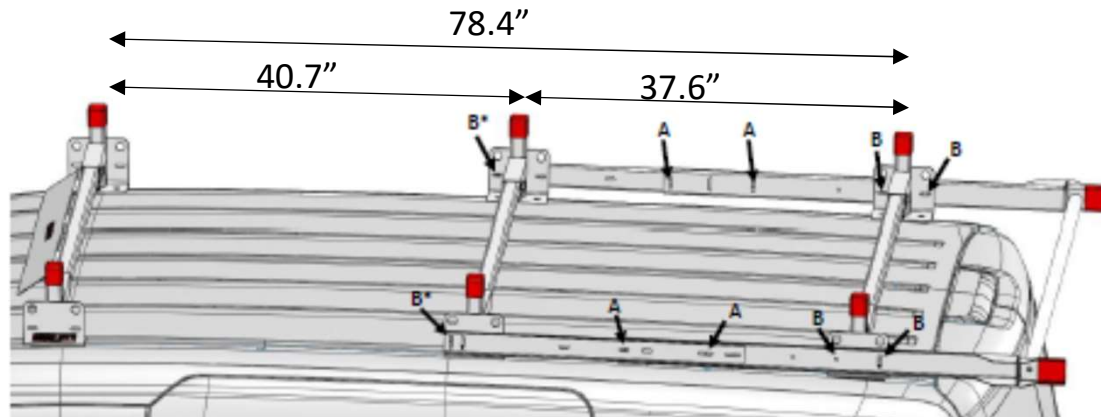

Ford Transit Connect- 120" WB

Transit Connect 120" Wheelbase

Spacing shown is approximate using OEM mounting points. Use Mounting Channels for variable spacing options

Ford Transit Connect 120" WB All-Purpose Rack Application Guide	
22001-3-01	All-Purpose Steel Van Rack 2 Bar - Compact Van
22101-3-01	Accessory Cross Member- Compact Van
23003-3-01	GlideSafe™ Rear Load Assist System Compact Van
23101-3-01	Ratchet Straps (2-Pack) w/ Mounting Brackets
23103-7-01	Accessory Ladder Guide
23104-7-01	Accessory Ladder Stop
23107-3-01	Replacement Airfoil- Compact & Metris Van
2085-0-01	Mounting Channel Kit- Transit Connect