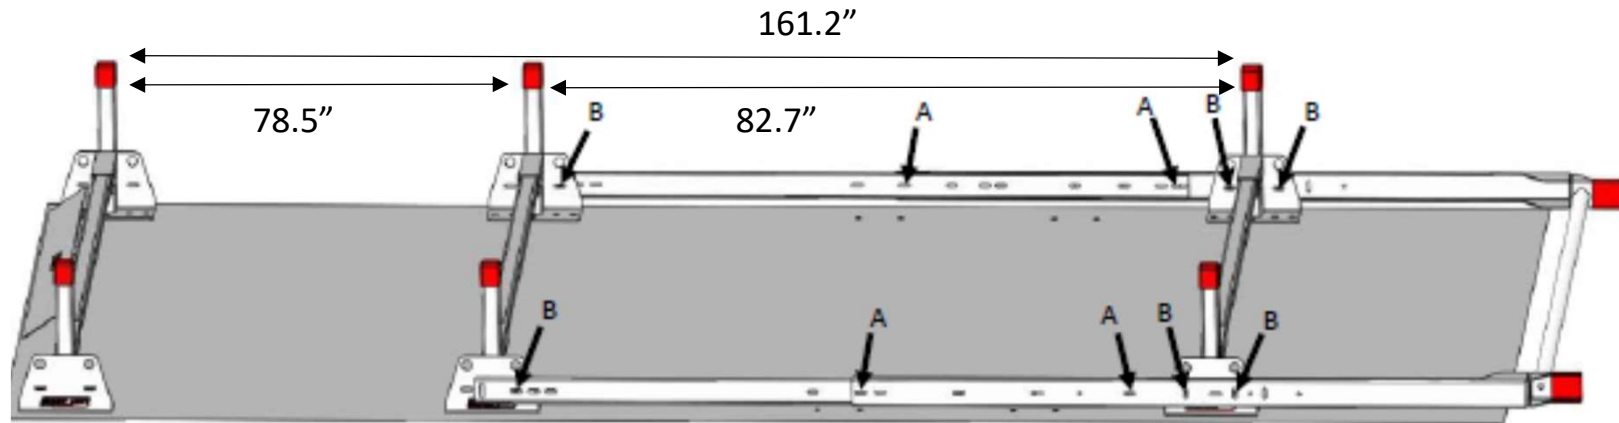

Nissan NV- 146" WB, L Roof

Nissan NV 146" WB" Wheelbase- Low Roof

Spacing shown is approximate using OEM mounting points. Use Mounting Channels for variable spacing options

Nissan NV 146" WB L Roof All-Purpose Rack Application Guide	
20501-3-01	All-Purpose Steel Van Rack 2 Bar Full Size Van
21501-3-01	All-Purpose Steel Van Rack 3 Bar Full Size Van
22501-3-01	Accessory Cross Member- Full Size Van
23001-3-01	GlideSafe™ Rear Load Assist System Full Size Van
23101-3-01	Ratchet Straps (2-Pack) w/ Mounting Brackets
23103-7-01	Accessory Ladder Guide
23104-7-01	Accessory Ladder Stop
23106-3-01	Replacement Airfoil- Full Size Van
2113-0-01	Mounting Channel Kit- Nissan NV Low Roof